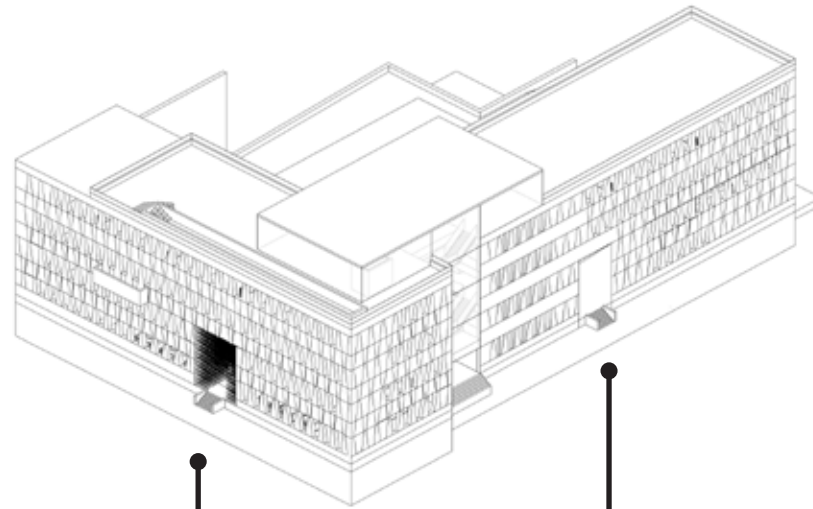

EscherBreuer MuseumHotel

FROM SUNRISE TO SUNRISE, THE ART IN HOSPITALITY:
THE SYNERGY BETWEEN THE ESCHER·BREUER MUSEUM AND HOTEL

COMMON AREAS

EXCEPTION: GUEST ROOM [HOTEL] AND EXHIBIT HALL [MUSEUM]

and **BACK OF THE HOUSE**

24H=PROGRAMMING + ACCESSIBILITY

BALANCED ACCESSIBILITY

PROPOSED VOLUMEN

PROGRAMMING

DISTRIBUTION AND CIRCULATION

ENTRANCES

WEST ENTRANCE

EAST ENTRANCE

WELCOME CENTER

EscherBreuer MuseumHotel

EVA GONZÁLEZ

GUEST ROOM

EscherBreuer MuseumHotel

EVA GONZÁLEZ

EXHIBIT HALL

EXHIBIT HALL