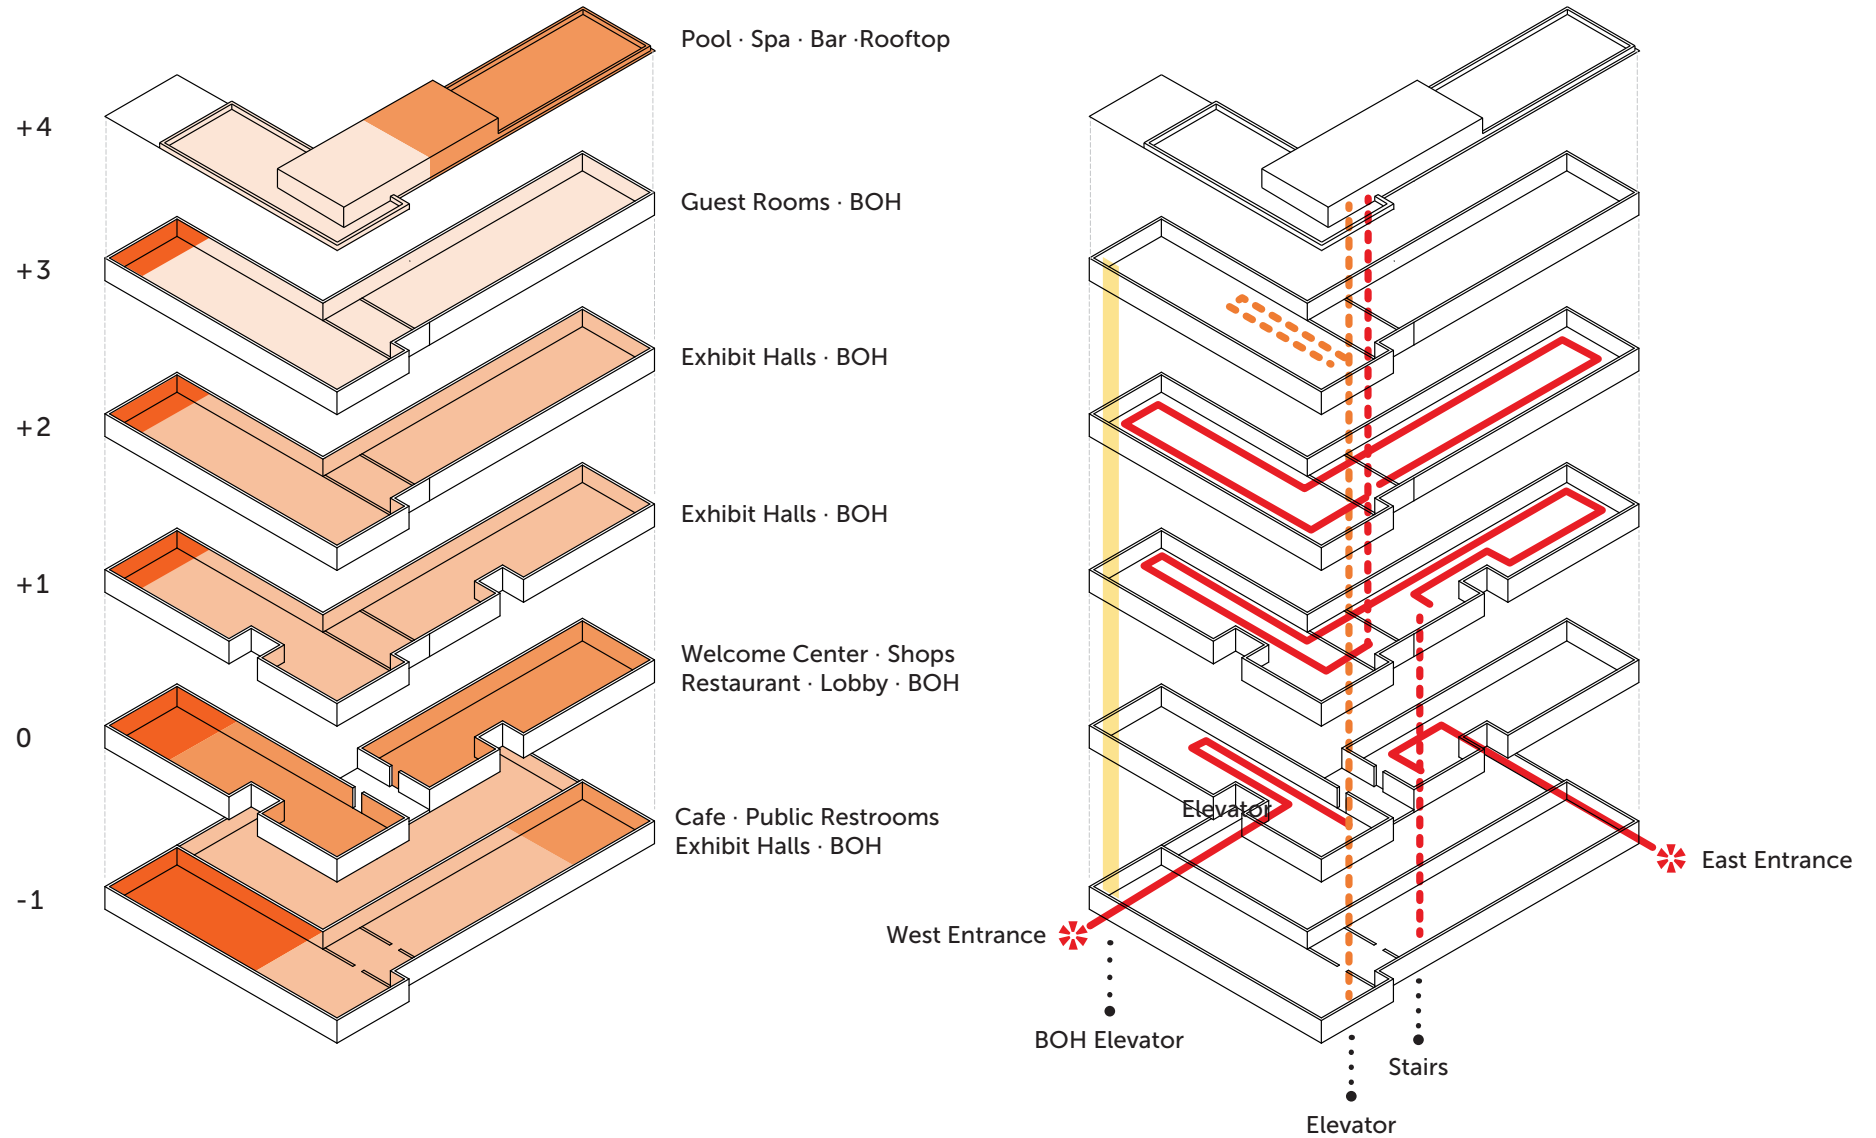

EscherBreuer MuseumHotel

FROM SUNRISE TO SUNRISE, THE ART IN HOSPITALITY:
THE SYNERGY BETWEEN THE ESCHER·BREUER MUSEUM AND HOTEL

COMMON AREAS

EXCEPTION: GUEST ROOM [HOTEL] AND EXHIBIT HALL [MUSEUM]

and **BACK OF THE HOUSE**

24H=PROGRAMMING + ACCESSIBILITY

BALANCED ACCESSIBILITY

PROPOSED VOLUMEN

PROGRAMMING

DISTRIBUTION AND CIRCULATION

ENTRANCES

WEST ENTRANCE

EAST ENTRANCE

WELCOME CENTER

EscherBreuer MuseumHotel

EVA GONZÁLEZ

GUEST ROOM

EscherBreuer MuseumHotel

EVA GONZÁLEZ

EXHIBIT HALL

EXHIBIT HALL

EscherBreuer MuseumHotel

EVA GONZÁLEZ

EXHIBIT HALL

ROOFTOP

EscherBreuer MuseumHotel

RESTAURANT

THANK YOU