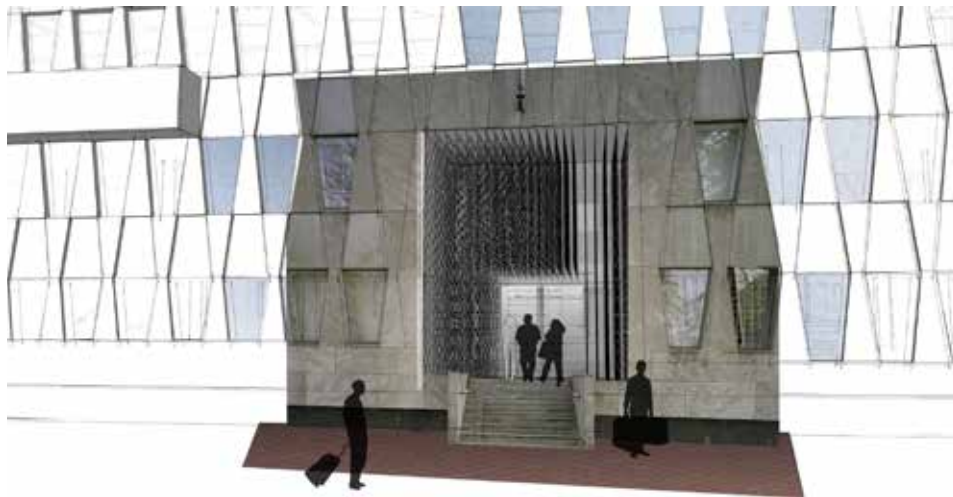

EscherBreuer MuseumHotel

FROM SUNRISE TO SUNRISE, THE ART IN HOSPITALITY:
THE SYNERGY BETWEEN THE ESCHER·BREUER MUSEUM AND HOTEL

COMMON AREAS

EXCEPTION: GUEST ROOM [HOTEL] AND EXHIBIT HALL [MUSEUM]

and **BACK OF THE HOUSE**

24H=PROGRAMMING + ACCESSIBILITY

BALANCED ACCESSIBILITY

PROPOSED VOLUMEN

PROGRAMMING

DISTRIBUTION AND CIRCULATION

ENTRANCES

WEST ENTRANCE

EAST ENTRANCE

WELCOME CENTER

EscherBreuer MuseumHotel

EVA GONZÁLEZ

GUEST ROOM

EscherBreuer MuseumHotel

EVA GONZÁLEZ

EXHIBIT HALL

EXHIBIT HALL

EscherBreuer MuseumHotel

EVA GONZÁLEZ

EXHIBIT HALL

ROOFTOP

EscherBreuer MuseumHotel

RESTAURANT

THANK YOU