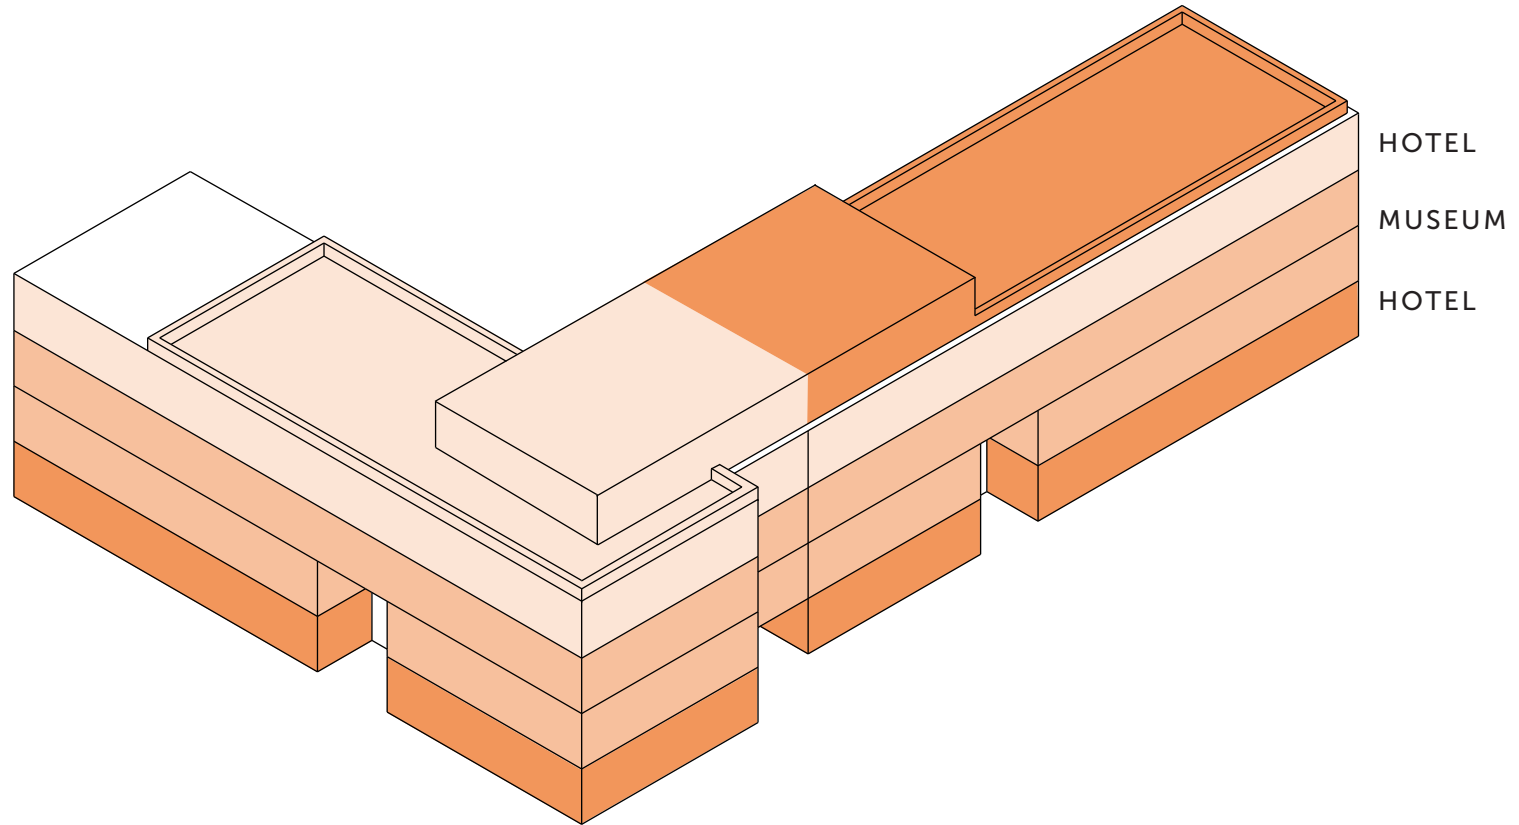

EscherBreuer MuseumHotel

FROM SUNRISE TO SUNRISE, THE ART IN HOSPITALITY:
THE SYNERGY BETWEEN THE ESCHER·BREUER MUSEUM AND HOTEL

COMMON AREAS

EXCEPTION: GUEST ROOM [HOTEL] AND EXHIBIT HALL [MUSEUM]

and **BACK OF THE HOUSE**

24H=PROGRAMMING + ACCESSIBILITY

BALANCED ACCESSIBILITY

PROPOSED VOLUMEN

PROGRAMMING

DISTRIBUTION AND CIRCULATION

ENTRANCES

WEST ENTRANCE

EAST ENTRANCE