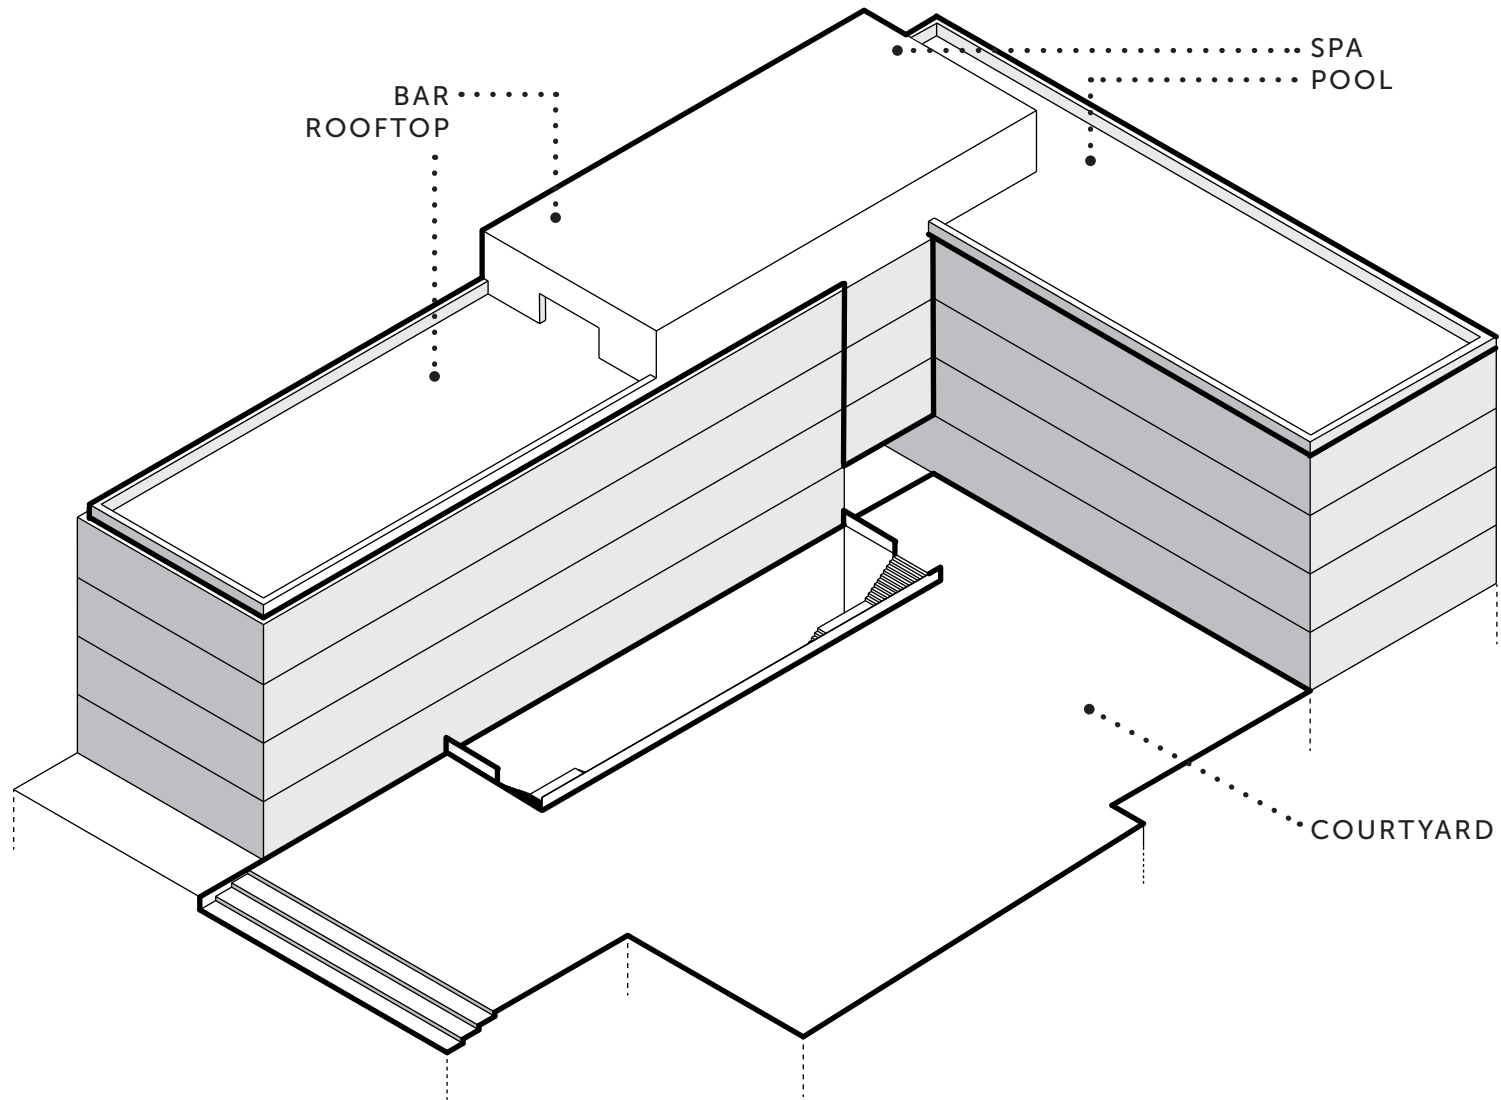

EscherBreuer MuseumHotel

FROM SUNRISE TO SUNRISE, THE ART IN HOSPITALITY:
THE SYNERGY BETWEEN THE ESCHER·BREUER MUSEUM AND HOTEL

COMMON AREAS

EXCEPTION: GUEST ROOM [HOTEL] AND EXHIBIT HALL [MUSEUM]

and **BACK OF THE HOUSE**

24H=PROGRAMMING + ACCESSIBILITY

BALANCED ACCESSIBILITY

PROPOSED VOLUMEN

PROGRAMMING

DISTRIBUTION AND CIRCULATION

ENTRANCES

WEST ENTRANCE

EAST ENTRANCE

WELCOME CENTER

EscherBreuer MuseumHotel

EVA GONZÁLEZ

GUEST ROOM

EscherBreuer MuseumHotel

EVA GONZÁLEZ

EXHIBIT HALL

EXHIBIT HALL