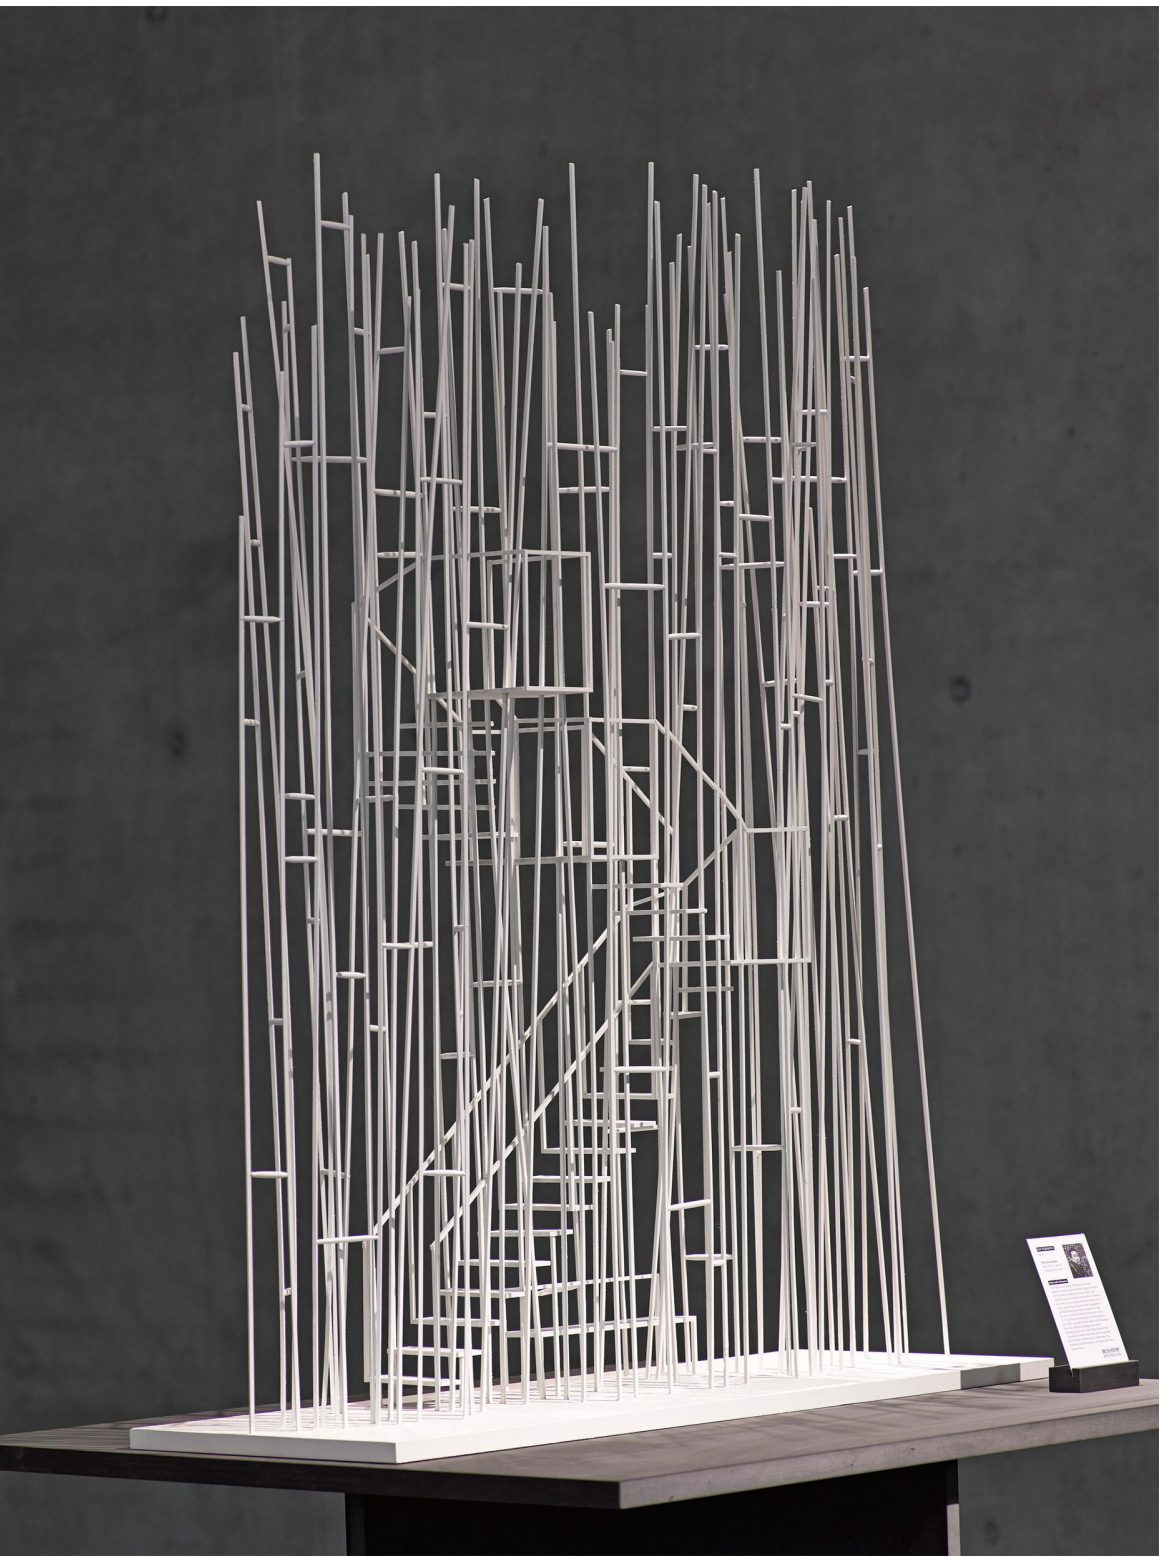

A black and white photograph of a cloudy sky. The clouds are soft and billowy, filling most of the frame. The lighting is diffused, creating a range of gray tones from light to dark. The overall mood is serene and atmospheric.

A House For a Cloud

A black and white photograph of a cloudy sky. The clouds are large, puffy, and white, set against a lighter, hazy background. The overall tone is soft and ethereal.

What?

What?

What?

A black and white photograph of a cloudy sky. The clouds are large, billowy, and white, set against a lighter, hazy background. The overall tone is soft and ethereal.