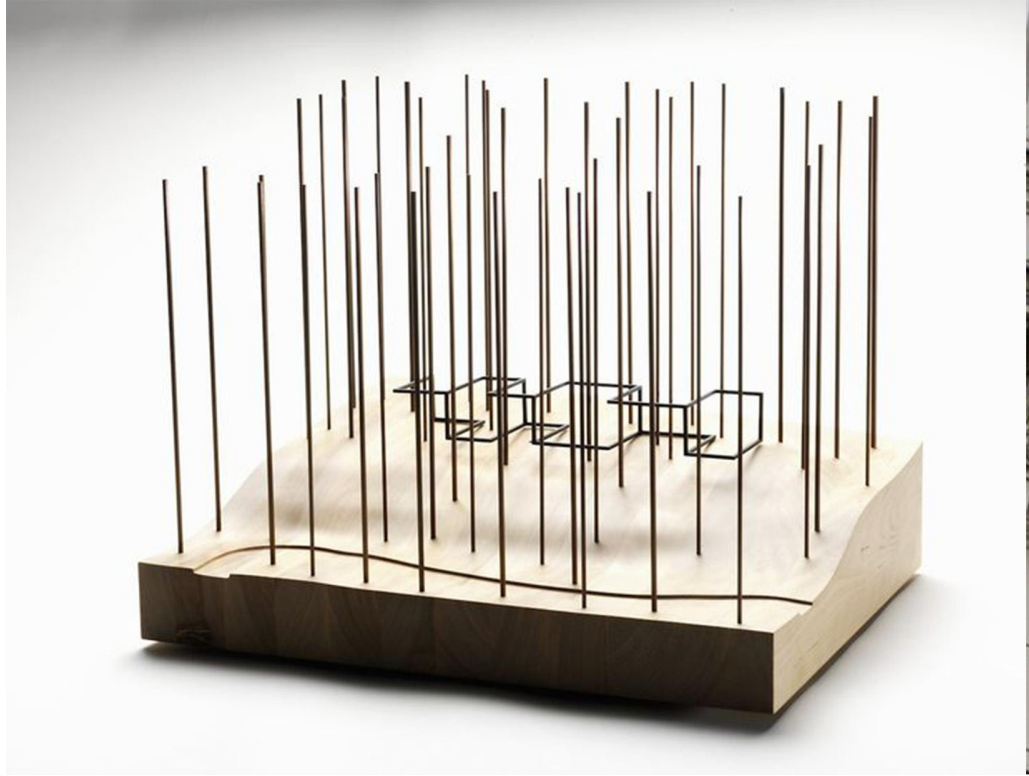

A black and white photograph of a cloudy sky. The clouds are soft and billowy, filling most of the frame. The lighting is diffused, creating a range of gray tones from light to dark. The overall mood is serene and atmospheric.

A House For a Cloud

A black and white photograph of a cloudy sky. The clouds are large, puffy, and white, set against a lighter, hazy background. The overall tone is soft and ethereal.

What?

What?

What?

A black and white photograph of a cloudy sky. The clouds are large, billowy, and white, set against a lighter, hazy background. The overall tone is soft and ethereal.