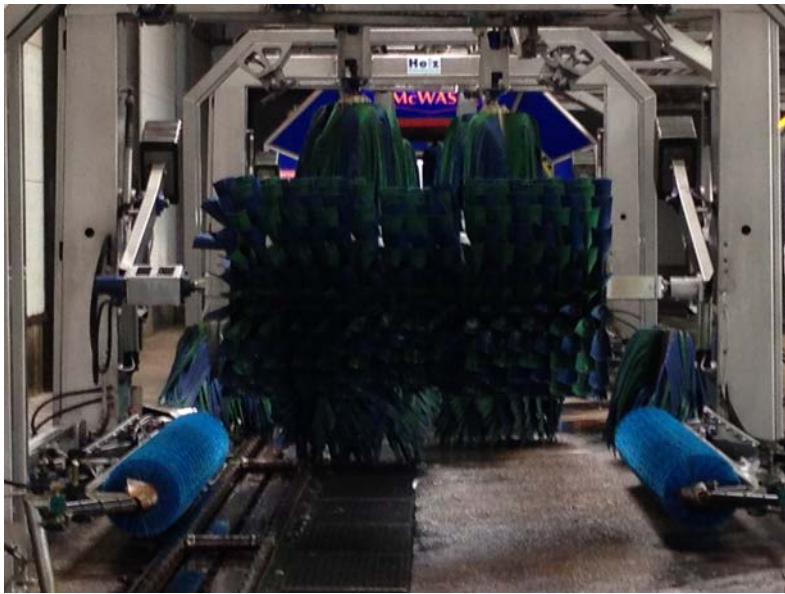

■ brush type in carwash

brush1